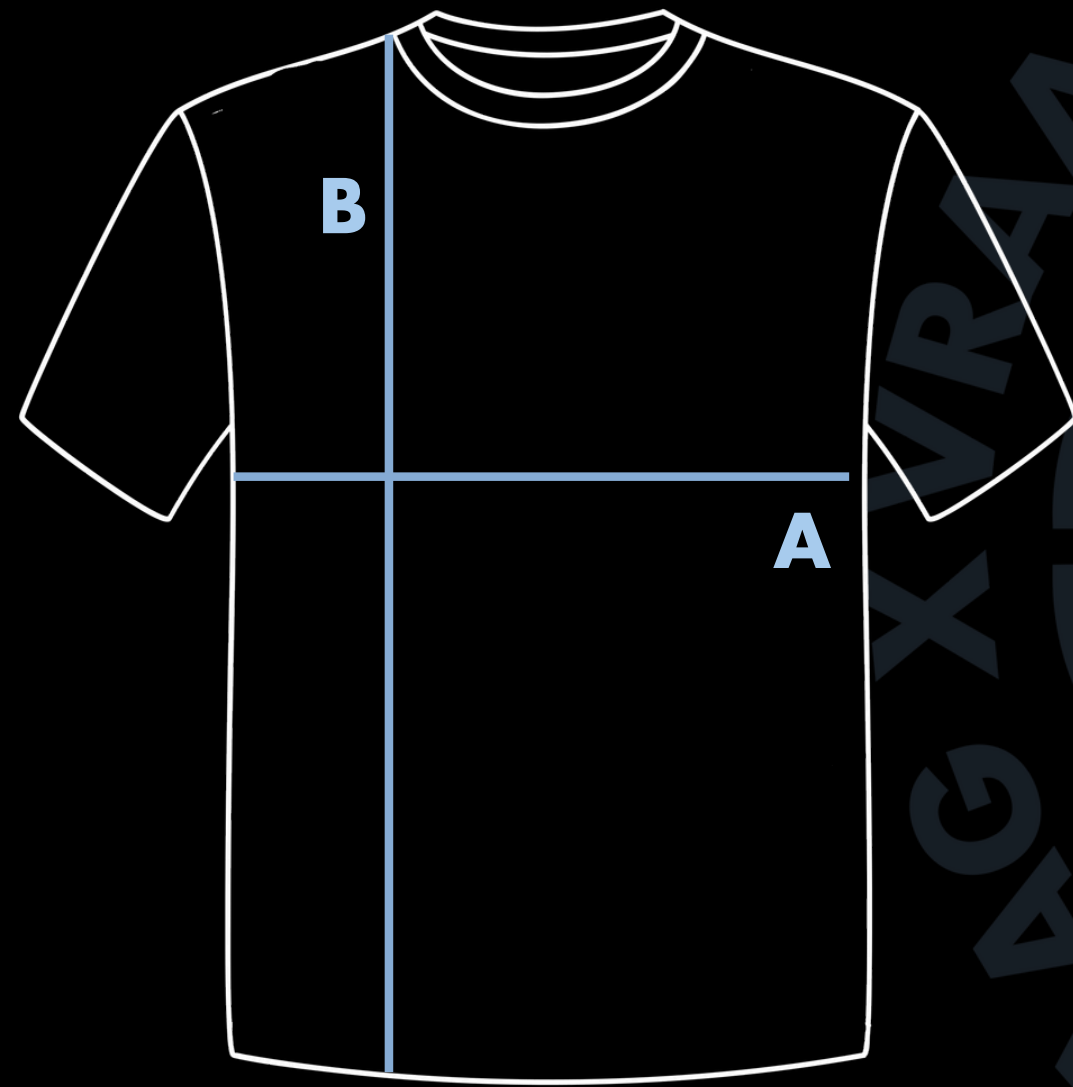

# T-SHIRT AFMETINGEN

IN CM

Maat	XS	S	M	L	XL
A	53	56	59	62	65
B	71	73	75	77	81